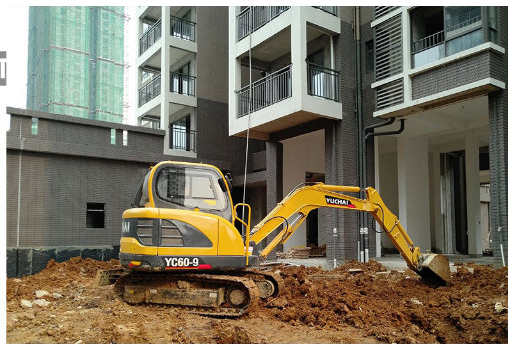

**BUILT ON TRADITION
ENGINEERED FOR
THE FUTURE**

AMERICAN-GRADE QUALITY, GLOBALLY RECOGNIZED
MINI EXCAVATORS AND SKID STEERS

AMERICAS
YUCHAI
YUCHAI HEAVY INDUSTRY
— Since 1989

YUCHAI YC60

ENGINE POWER **46.9 HP/2200 RPM**

MACHINE WEIGHT **13,228 LBS**

BUCKET CAPACITY **0.30 YD³**

YUCHAI YC60
 WWW.YUCHAIAMERICAS.COM

OUTSTANDING PERFORMANCE

THREE-PUMP HYDRAULIC SYSTEM

SPACIOUS NEW LARGE CABIN

SUFFICIENT TRACTION

Excavator Model – YC60